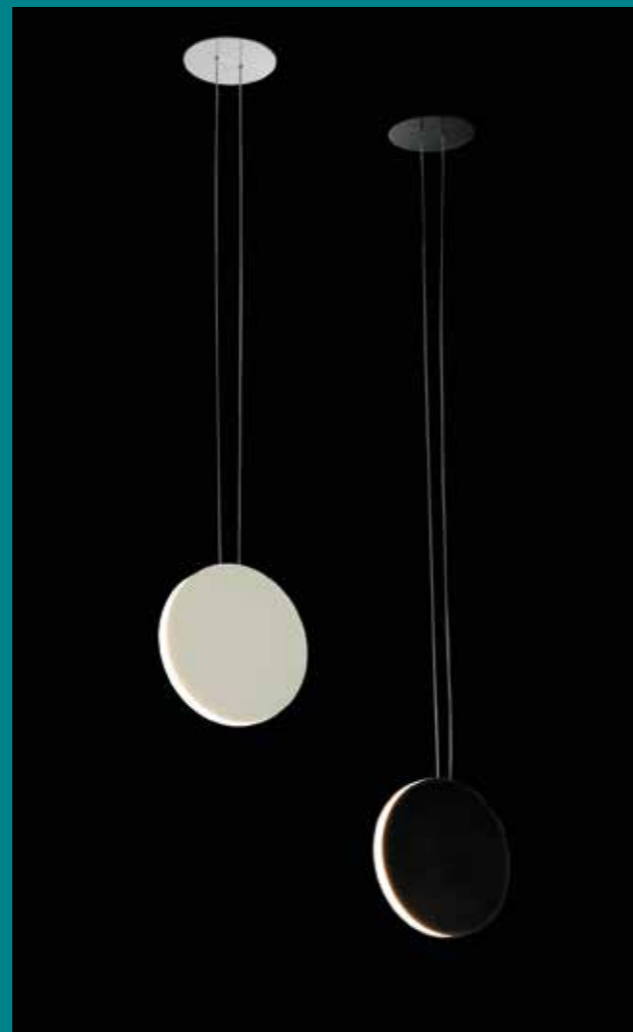

Eclipse es un sistema modular compuesto por dos tamaños diferentes. Un módulo de 20 extensible a 30 cm de diámetro y otro módulo de 25 extensible a 40 cm de diámetro. Cada módulo está compuesto por un disco central que emite la luz y dos discos externos que difunden y reflejan la luz. El disco difusor está hecho con el material especial de malla MYO y el disco reflectante está hecho de acero.

Eclipse ceiling is a modular system composed of two different sizes. One module of 20 extensible to 30cm diameter and another module of 25 extensible to 40cm diameter. Each module is composed of a central disc emitting the light and two external discs diffusing and reflecting the light. The diffusing disc is made with special MYO mesh material and the reflecting disc is made of steel.

Puede colocar los discos externos en cualquier lugar que desee del disco central gracias a un sistema magnético. De esta manera, puede disfrutar de una luz indirecta, difusa o mixta.

Eclipse viene con una fuente LED de alta potencia que se puede regular opcionalmente.

Combine tantos Eclipse como desee para crear su propio ambiente de luz.

You can place the external discs in any place you want of the central disc thanks to a magnetic system. This way, you can create your own ambiance of light by having indirect or diffused light.

Eclipse comes with a highly powerful LED source being able to be optionally dimmed.

Combine as many Eclipse as you like to create your own ambiance.

28059/20 20-30cmD 20-30cmH 12cmH max.
12W 2700K 1400LM CRI>80
Acero/Steel

28059/25 24-40cmD 25-40cmH 120cmH max.
12W 2700K 1400LM CRI>80
Acero/Steel

MANTENIMIENTO CERO: La malla con tratamiento especial MYO se debe limpiar con un paño seco o secador de pelo solo una vez al año en condiciones normales.